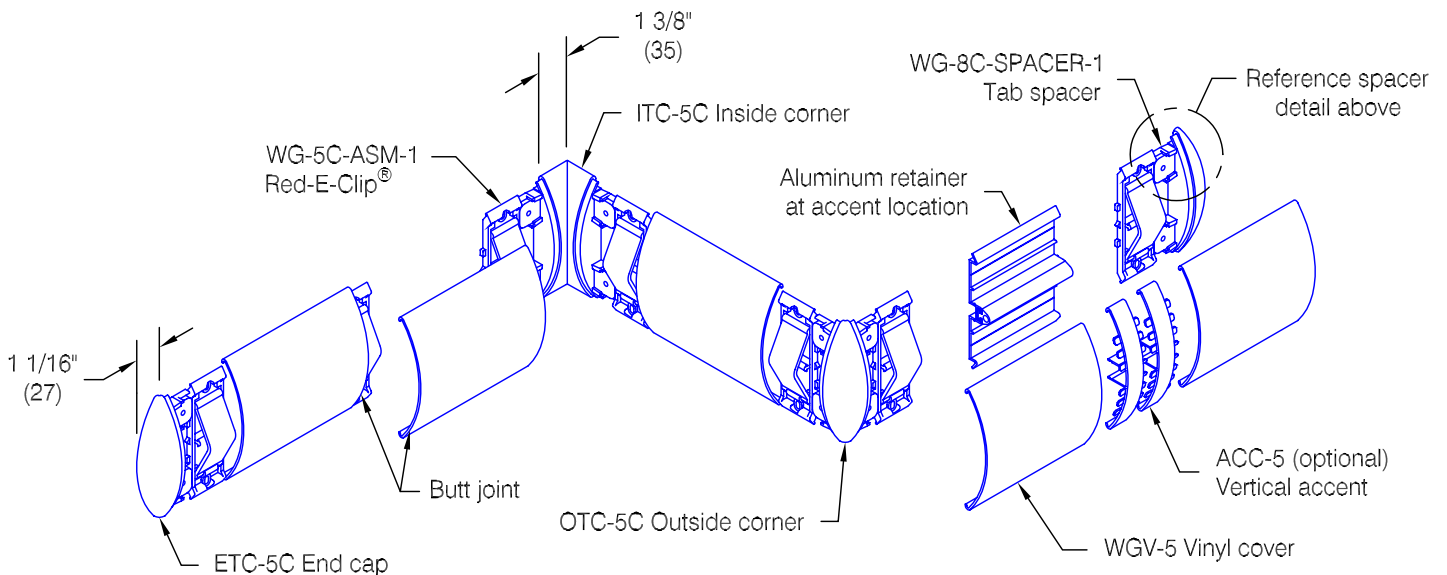

**WG-5C Red-E-Clip<sup>®</sup> Wall Guard**

*Features:*

- Class A fire rating
- Molded end caps
- Molded outside corners
- Molded inside corners
- Stock vinyl length 12'-0" (3658)

*Finishes:*

- Manufacturer's standard colors
- Custom colors available
- Molded vertical accents available

Optional 3/4" wide molded vertical accent

- may be placed individually or in series, side-by-side
- available in a wide range of colors
- may be located along length of profile as desired

Pawling Corporation reserves the right to discontinue a design or modify an existing design without prior notice