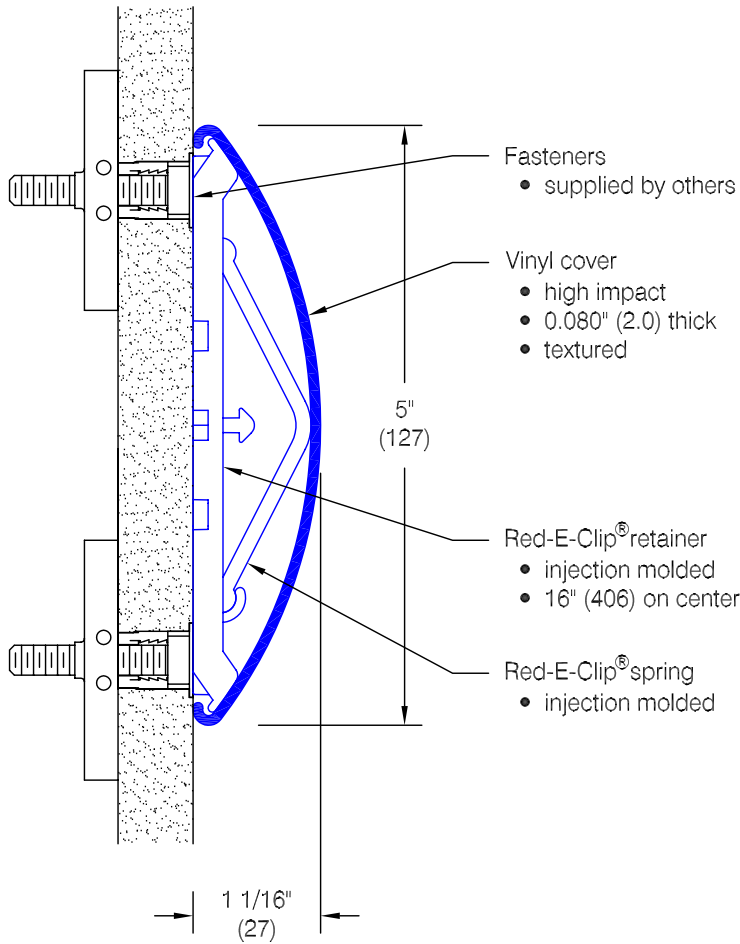

**WG-5C Red-E-Clip<sup>®</sup> Wall Guard**

*Features:*

- Class A fire rating
- Molded end caps
- Molded outside corners
- Molded inside corners
- Stock vinyl length 12'-0" (3658)

*Finishes:*

- Manufacturer's standard colors
- Custom colors available
- Molded vertical accents available

Optional 3/4" wide molded vertical accent

- may be placed individually or in series, side-by-side
- available in a wide range of colors
- may be located along length of profile as desired

Pawling Corporation reserves the right to discontinue a design or modify an existing design without prior notice