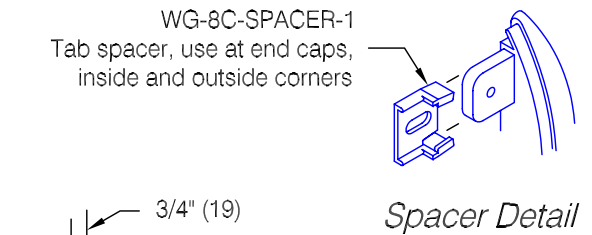

**WG-5C Red-E-Clip<sup>®</sup> Wall Guard**

*Features:*

- Class A fire rating
- Molded end caps
- Molded outside corners
- Molded inside corners
- Stock vinyl length 12'-0" (3658)

*Finishes:*

- Manufacturer's standard colors
- Custom colors available
- Molded vertical accents available