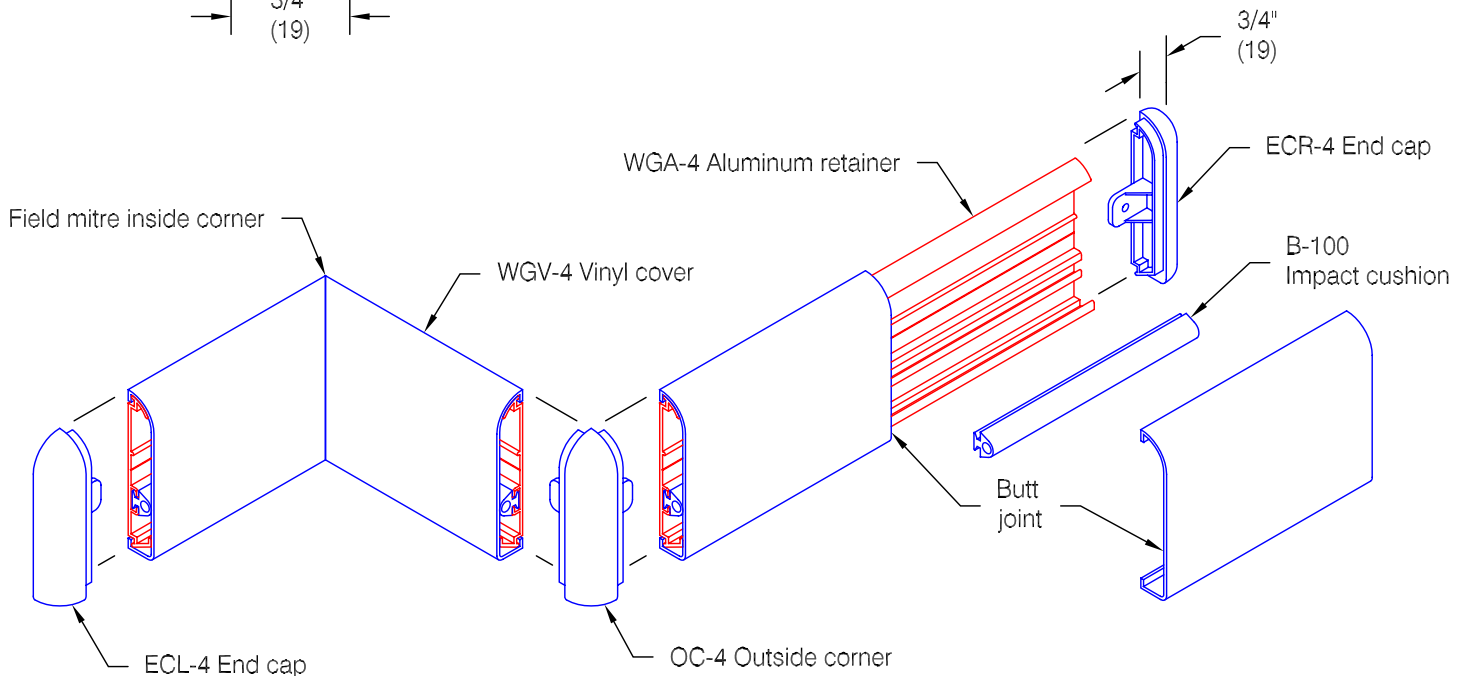

WG-4 Wall Guard

Features:

- Class A fire rating
- Molded end caps
- Molded outside corners
- Stock length 12'-0" (3658)

Finishes:

- Manufacturer's standard colors
- Custom colors available
- Grooved (see WD.25.0)

Optional mounting:

Pawling Corporation reserves the right to discontinue a design or modify an existing design without prior notice

Customer :	Project :	WD.23.0b
Architect :	Sales Rep :