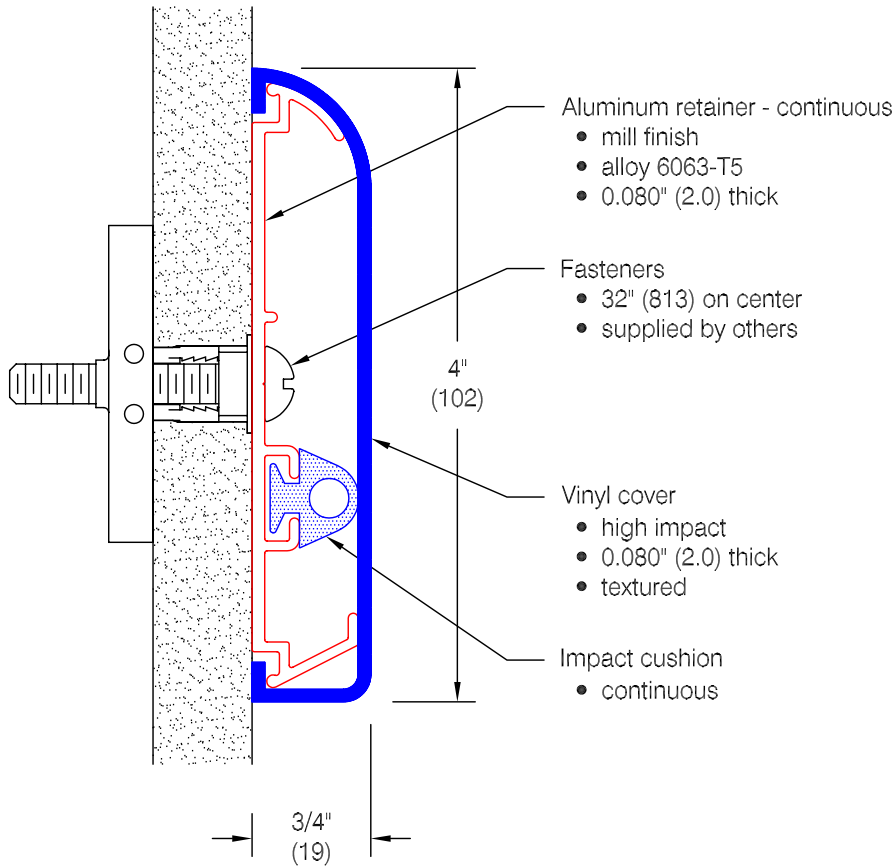

WG-4 Wall Guard

Features:

- Class A fire rating
- Molded end caps
- Molded outside corners
- Stock length 12'-0" (3658)

Finishes:

- Manufacturer's standard colors
- Custom colors available
- Grooved (see WD.25.0)

Optional mounting:

Pawling Corporation reserves the right to discontinue a design or modify an existing design without prior notice

Customer :	Project :	WD.23.0b
Architect :	Sales Rep :