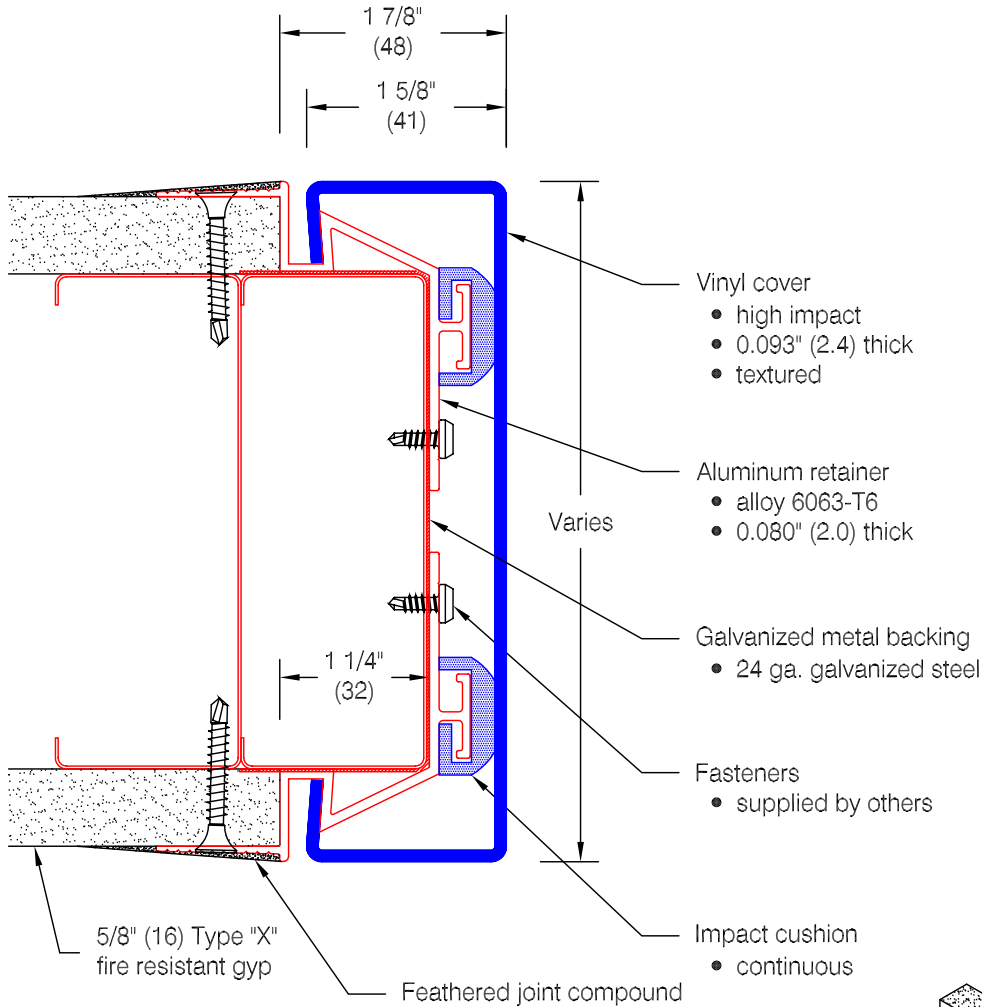

CGFT-888 Corner Guard 1 Hour Fire Rated

Features:

- Class A fire rating
- "Drop-in" installation follows completion of drywall mounting
- Stock lengths: 8'-0" (2438), 9'-0" (2743), 10'-0" (3048), and 12'-0" (3658)
- Custom cut lengths available
- Available with aluminum cover base insert for use with vinyl cover base standard in 4" (102) and 6" (152) heights