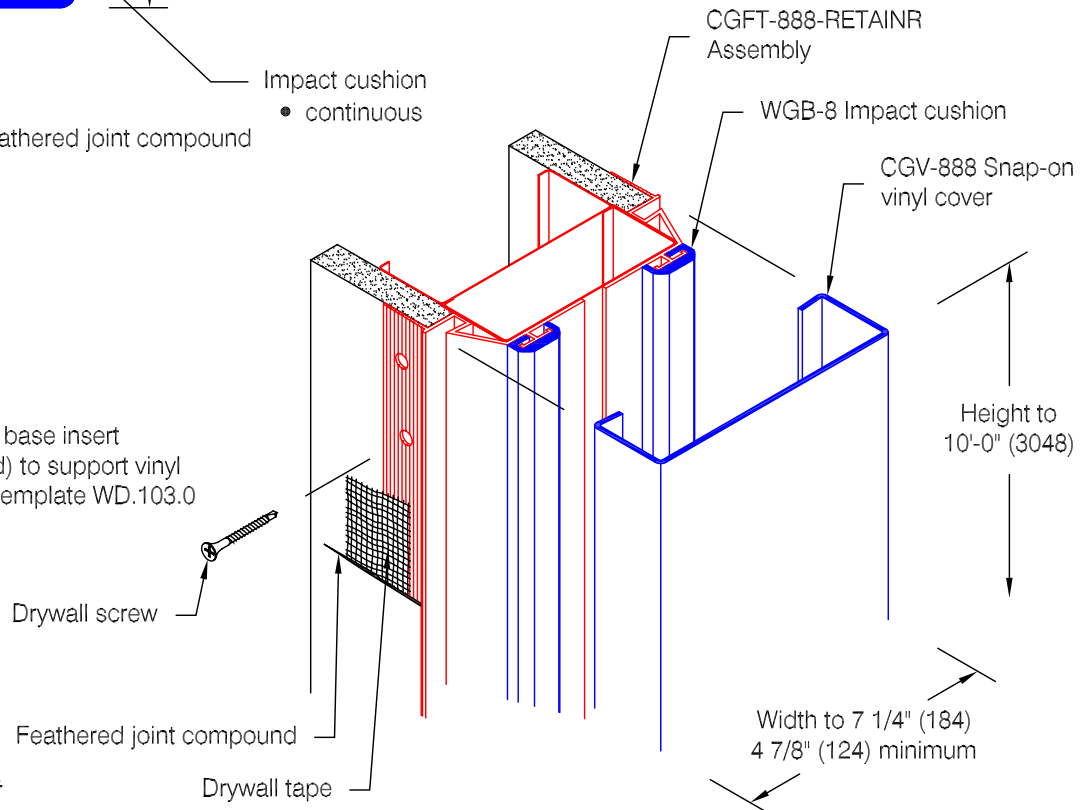

CGFT-888 Corner Guard 1 Hour Fire Rated

Features:

- Class A fire rating
- "Drop-in" installation follows completion of drywall mounting
- Stock lengths: 8'-0" (2438), 9'-0" (2743), 10'-0" (3048), and 12'-0" (3658)
- Custom cut lengths available
- Available with aluminum cover base insert for use with vinyl cover base standard in 4" (102) and 6" (152) heights

Finishes:

- Vinyl cover (textured)
- Manufacturer's standard colors
 - Custom colors available
- Aluminum retainer
- Mill finish aluminum

Optional Cover Base Insert

Pawling Corporation reserves the right to discontinue a design or modify an existing design without prior notice