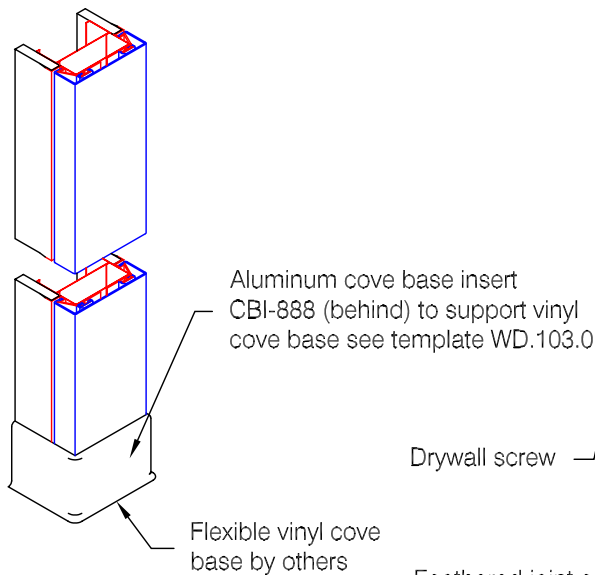

Optional Cover Base Insert