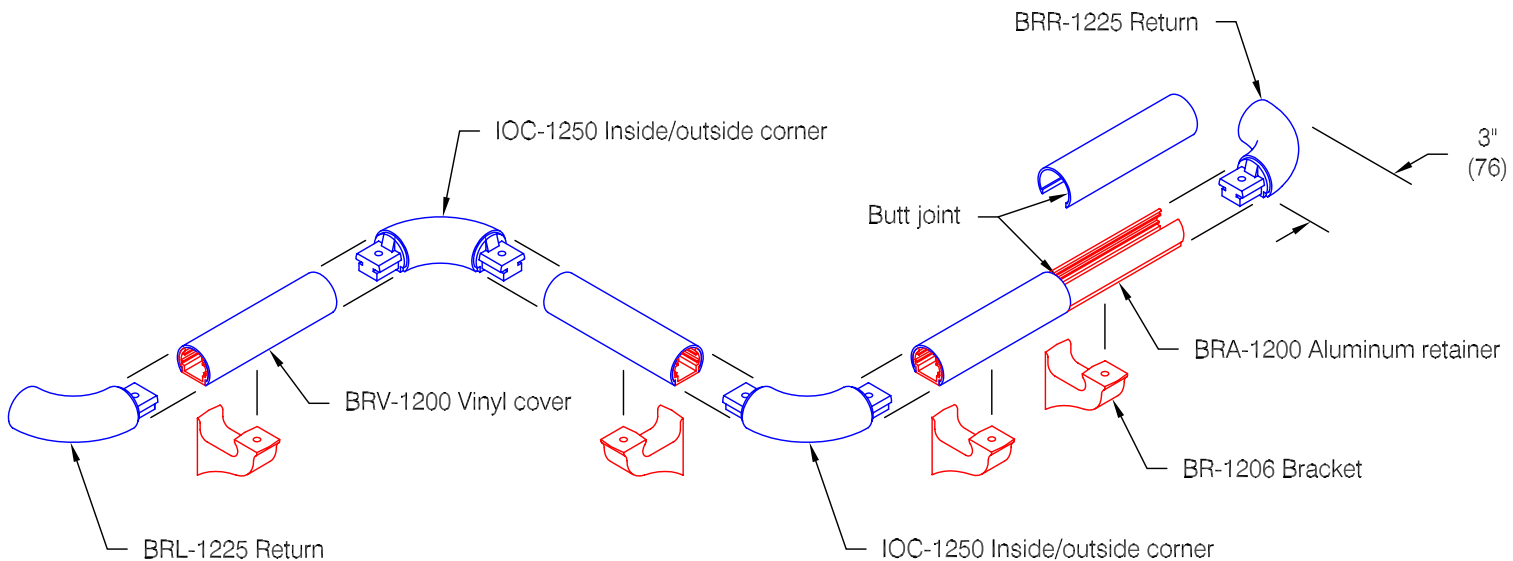

BR-1200 Handrail

Features:

- ADA Compliant
- Class A fire rating
- Molded returns - with hardware
- Molded outside corners - with hardware
- Molded inside corners - with hardware
- Stock length 12'-0" (3658)

Finishes:

- Manufacturer's standard colors
- Custom colors available

Pawling Corporation reserves the right to discontinue a design or modify an existing design without prior notice

Customer :	Project :	WD.12.0a
Architect :	Sales Rep :