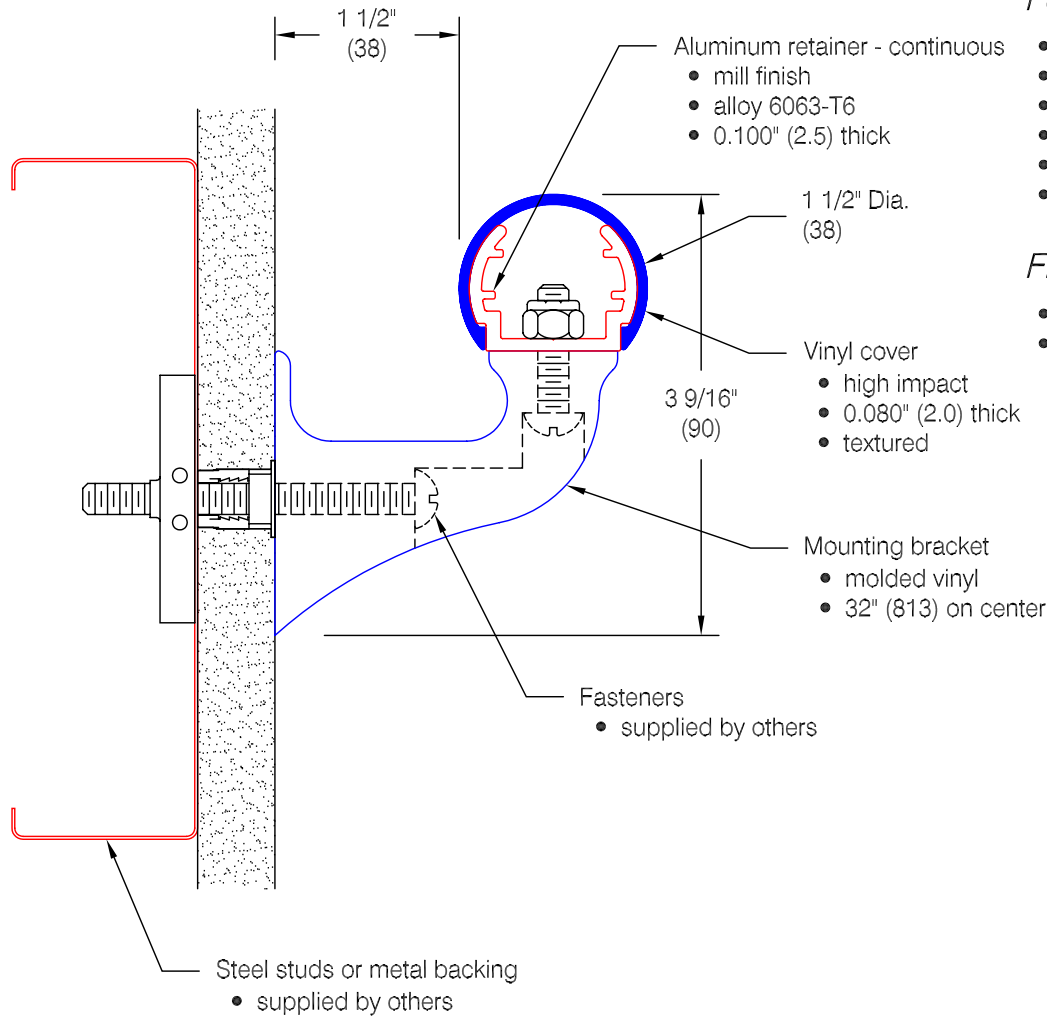

BR-1200 Handrail

Features:

- ADA Compliant
- Class A fire rating
- Molded returns - with hardware
- Molded outside corners - with hardware
- Molded inside corners - with hardware
- Stock length 12'-0" (3658)

Finishes:

- Manufacturer's standard colors
- Custom colors available

Pawling Corporation reserves the right to discontinue a design or modify an existing design without prior notice

Customer :	Project :	WD.12.0a
Architect :	Sales Rep :